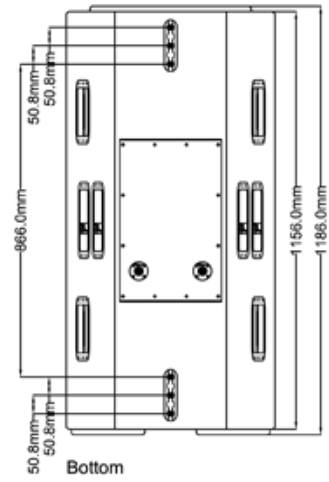

HD Series / HD-BB

Design	Subwoofer
Impedance	2 x 4 Ohm
Power Handling (AES)	2 x 1500 Watts (continuous)
Maximum Power Handling (AES)	2 x 3000 Watts (program) 2 x 6000 Watts (peak 10 ms)
Sensitivity 2.83V / 1m	104 dB
Maximum SPL	138 dB (cont. max SPL / 1m) 144 dB peak
Frequency Response -3 dB	37 Hz - 130 Hz
Dispersion	Omni
SYSTEM OPERATION	
Recommended Amplification	1500 - 3000 Watts
System Controller	Ohm DSP Solutions
Speaker Cables	Min 2 x 4 mm ² , Preferred 2 x 6 mm ²
PRODUCT FEATURES	
Components	4 x 18" Low frequency drivers
Crossover	-
	LPF 100 Hz
	HPF 35 Hz
Connectors	2 x 4 pole Speakon Connectors
Dimensions (H x W x D)	1156 mm x 578 mm x 856 mm
Weight (kg)	134
Shipping Weight (kg)	136 (1 cabinet per carton)
Colour	Black
Options	Available in white or Ral colours on request
Rigging	4 x flying track to take flying eyes. 1 x full cabinet length on each side and 2 x on the rear.
HARDWARE	
Fitted as standard	4 x flying track
Optional	EP-5 Connector Option
Additional Descriptive Data	Birch plywood construction, with durable scratch resistant black textured paint finish, kick-proof steel grill and black foam with stainless steel Ohm logo.

Front

Side

Back

Top

Bottom