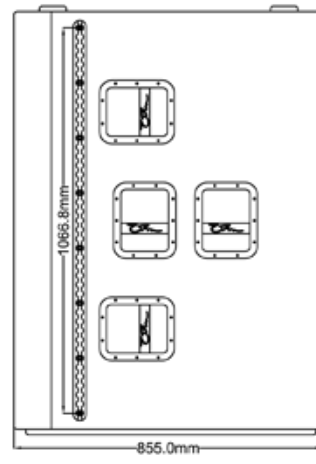

HD Series / HD-BB

Design	Subwoofer
Impedance	2 x 4 Ohm
Power Handling (AES)	2 x 1500 Watts (continuous)
Maximum Power Handling (AES)	2 x 3000 Watts (program) 2 x 6000 Watts (peak 10 ms)
Sensitivity 2.83V / 1m	104 dB
Maximum SPL	138 dB (cont. max SPL / 1m) 144 dB peak
Frequency Response -3 dB	37 Hz - 130 Hz
Dispersion	Omni
SYSTEM OPERATION	
Recommended Amplification	1500 - 3000 Watts
System Controller	Ohm DSP Solutions
Speaker Cables	Min 2 x 4 mm ² , Preferred 2 x 6 mm ²
PRODUCT FEATURES	
Components	4 x 18" Low frequency drivers
Crossover	-
	LPF 100 Hz
	HPF 35 Hz
Connectors	2 x 4 pole Speakon Connectors
Dimensions (H x W x D)	1156 mm x 578 mm x 856 mm
Weight (kg)	134
Shipping Weight (kg)	136 (1 cabinet per carton)
Colour	Black
Options	Available in white or Ral colours on request
Rigging	4 x flying track to take flying eyes. 1 x full cabinet length on each side and 2 x on the rear.
HARDWARE	
Fitted as standard	4 x flying track
Optional	EP-5 Connector Option
Additional Descriptive Data	Birch plywood construction, with durable scratch resistant black textured paint finish, kick-proof steel grill and black foam with stainless steel Ohm logo.

Front

Side

Back

Top

Bottom