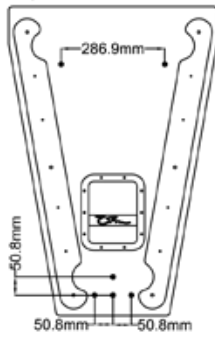

HD Series / HD-BB

Design	Subwoofer
Impedance	2 x 4 Ohm
Power Handling (AES)	2 x 1500 Watts (continuous)
Maximum Power Handling (AES)	2 x 3000 Watts (program) 2 x 6000 Watts (peak 10 ms)
Sensitivity 2.83V / 1m	104 dB
Maximum SPL	138 dB (cont. max SPL / 1m) 144 dB peak
Frequency Response -3 dB	37 Hz - 130 Hz
Dispersion	Omni
SYSTEM OPERATION	
Recommended Amplification	1500 - 3000 Watts
System Controller	Ohm DSP Solutions
Speaker Cables	Min 2 x 4 mm ² , Preferred 2 x 6 mm ²
PRODUCT FEATURES	
Components	4 x 18" Low frequency drivers
Crossover	-
	LPF 100 Hz
	HPF 35 Hz
Connectors	2 x 4 pole Speakon Connectors
Dimensions (H x W x D)	1156 mm x 578 mm x 856 mm
Weight (kg)	134
Shipping Weight (kg)	136 (1 cabinet per carton)
Colour	Black
Options	Available in white or Ral colours on request
Rigging	4 x flying track to take flying eyes. 1 x full cabinet length on each side and 2 x on the rear.
HARDWARE	
Fitted as standard	4 x flying track
Optional	EP-5 Connector Option
Additional Descriptive Data	Birch plywood construction, with durable scratch resistant black textured paint finish, kick-proof steel grill and black foam with stainless steel Ohm logo.

Front

Side

Back

Top

Bottom